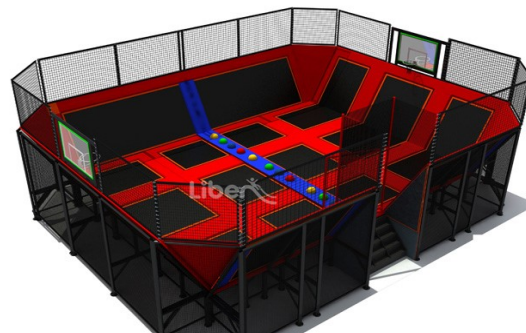

RHINO

SPORTS & PLAYLAND

1100 SQUARE FOOT TRAMPOLINE ZONE IS SET UP FOR NOT JUST FREE-FOR-ALL JUMPING, BUT ALSO DODGEBALL, VOLLEYBALL AND BASKETBALL!

www.rhinosports.ca

STORE REQUIREMENTS

- Ontario
- Big Box/Anchor Space
- 20,000 +/- Square Feet

Rhino Sports & Playland is a large-format indoor recreational facility offering:

- a professional ice hockey rink called "The Pond"
- sports simulators
- a trampoline zone including
 - dodgeball
 - basketball
 - volleyball
- rock climbing wall
- jungle gym
- interactive virtual floor games
- party room offering a full service menu
- sports bar offering their own in-house beers