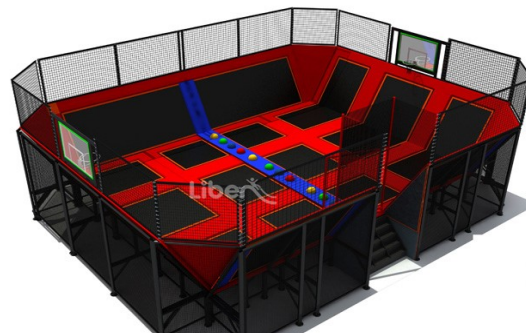

# RHINO

SPORTS & PLAYLAND

1100 SQUARE FOOT TRAMPOLINE ZONE IS SET UP FOR NOT JUST FREE-FOR-ALL JUMPING, BUT ALSO DODGEBALL, VOLLEYBALL AND BASKETBALL!

[www.rhinosports.ca](http://www.rhinosports.ca)

# STORE REQUIREMENTS

- Ontario
- Big Box/Anchor Space
- 20,000 +/- Square Feet

Rhino Sports & Playland is a large-format indoor recreational facility offering:

- a professional ice hockey rink called "The Pond"
- sports simulators
- a trampoline zone including
  - dodgeball
  - basketball
  - volleyball
- rock climbing wall
- jungle gym
- interactive virtual floor games
- party room offering a full service menu
- sports bar offering their own in-house beers